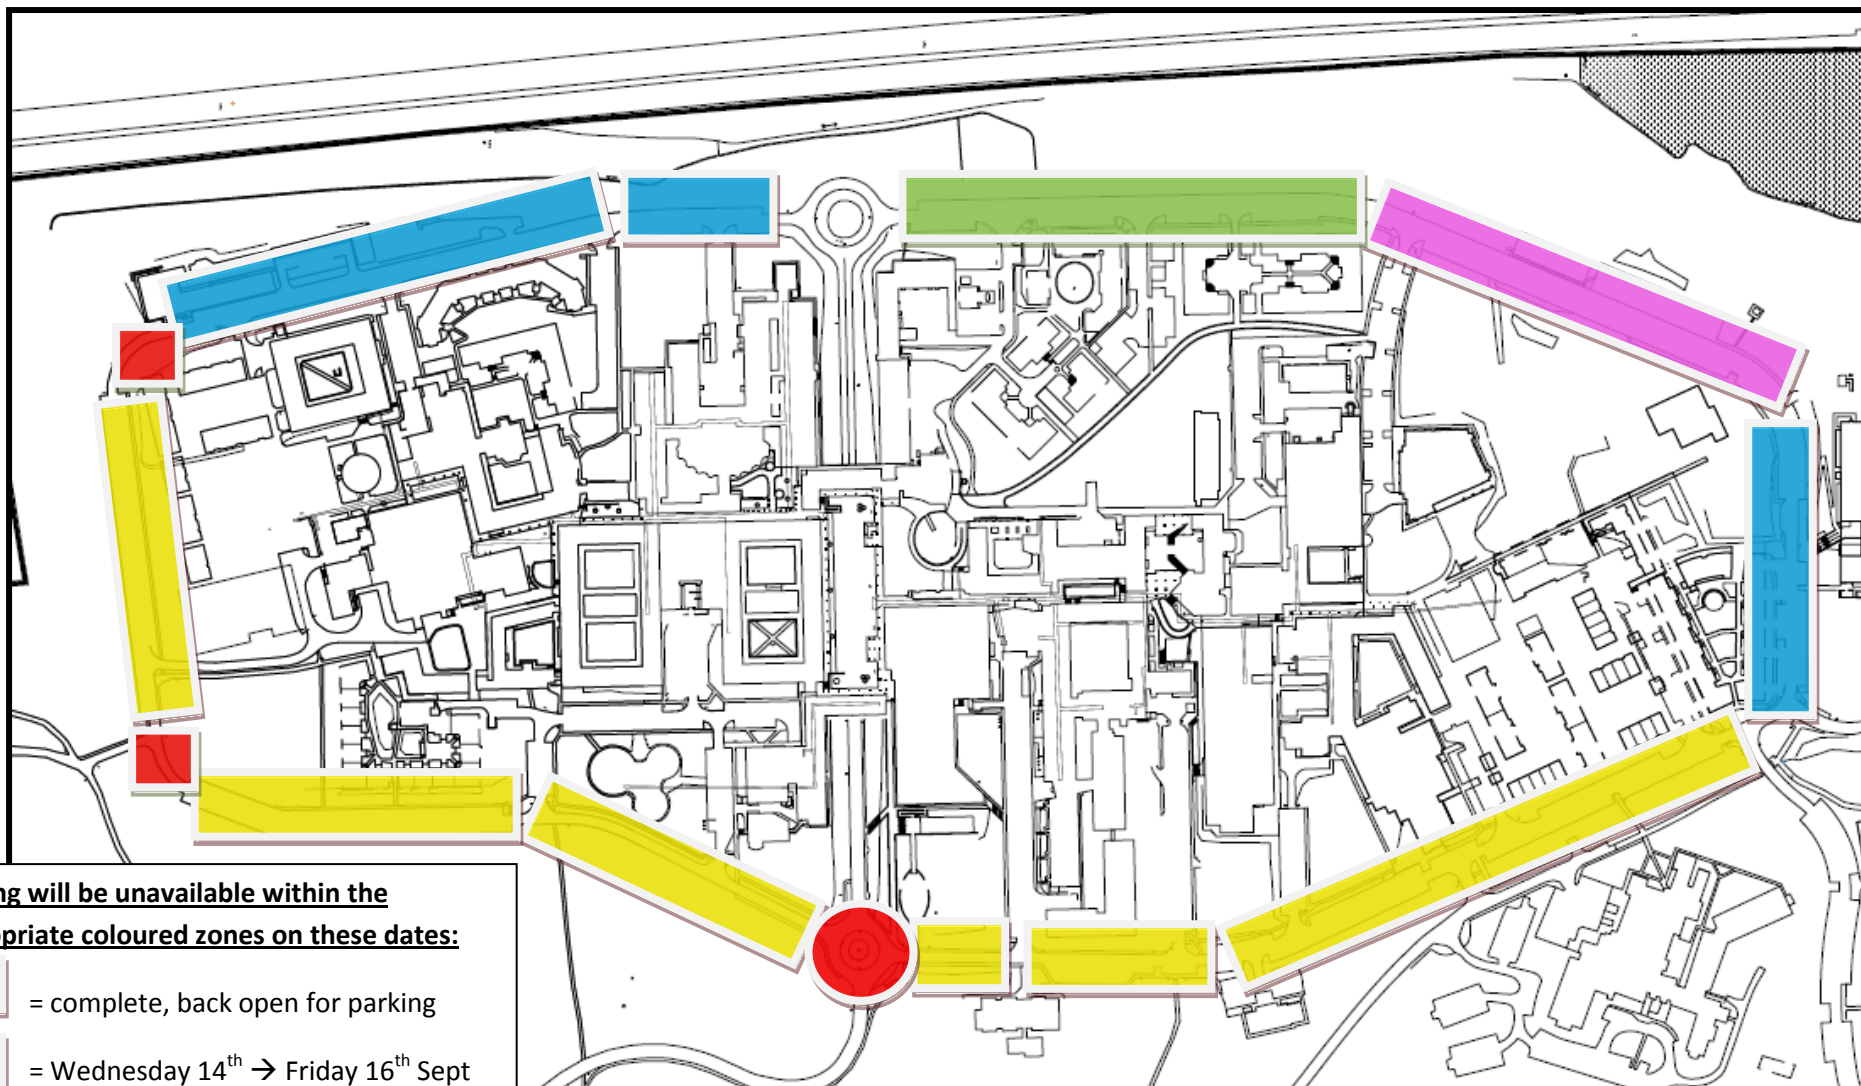

Campus Road Improvements – update as of 16th September

Parking will be unavailable within the appropriate coloured zones on these dates:

-  = complete, back open for parking
-  = Wednesday 14th → Friday 16th Sept
-  = Saturday 24th → Sunday 25th
-  = Monday 19th → Friday 23rd Sept
-  = Monday 26th → Friday 30th Sept

No work will take place on the Visit Day of 17th Sept and **ALL** car parking bays will be made available.

Apologies for the inconvenience, if you have any urgent queries please can you contact the Facilities helpdesk: facilities.helpdesk@lancaster.ac.uk or 01524 592093.