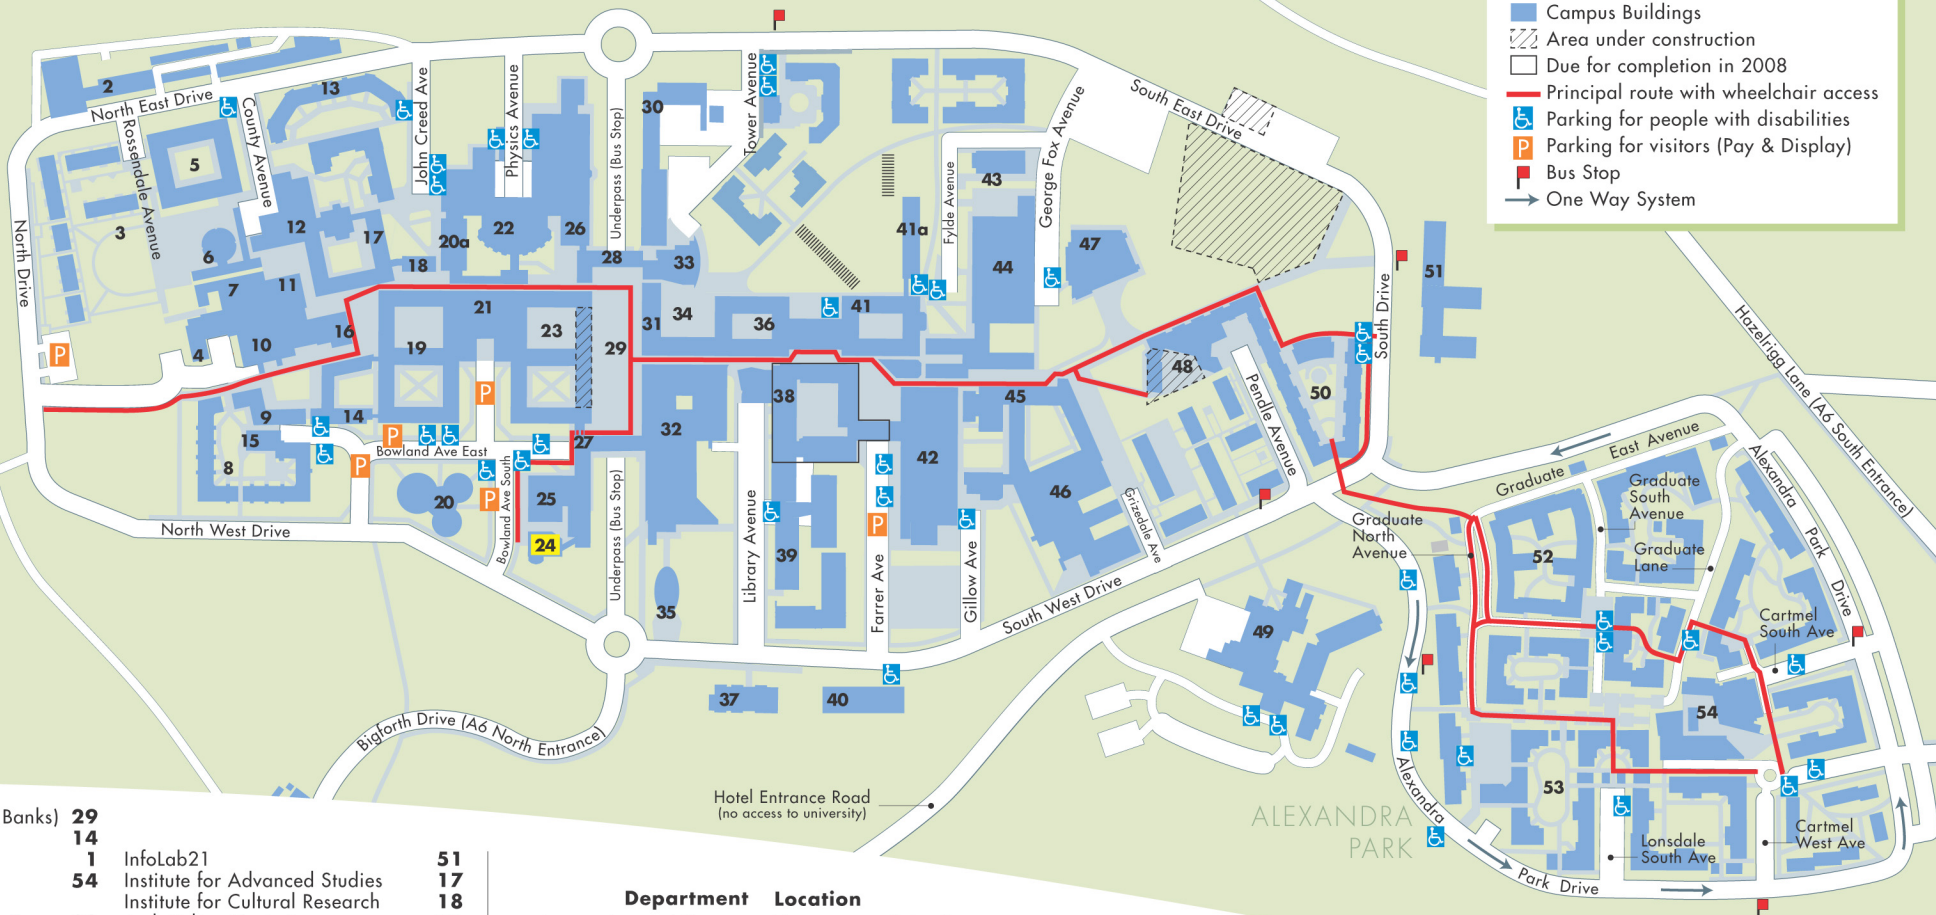

Please note that some car park spaces and access routes may be out of use during part of 2008-2009 because of building work.

Accurate as of September 2008

- Campus Buildings
- Area under construction
- Due for completion in 2008
- Principal route with wheelchair access
- ♿ Parking for people with disabilities
- P Parking for visitors (Pay & Display)
- ♿ Bus Stop
- → One Way System

Alexandra Square (Shops and Banks)	29	Infolab21	51
Ash House	14	Institute for Advanced Studies	17
Bailrigg House	1	Institute for Cultural Research	18
Barkers House Farm	54	Jack Hylton Music Rooms	16
Biological and Environmental Sciences Building*	38	John Creed Building	13
Bowland Annexe	9	Lancaster Environment Centre	39
Bowland College	23	Lancaster Environment Centre	8
Bowland Hall	8	Workshops	2
Bowland North	19	Lancaster House Hotel	49
Bowland Tower East	28	Lancaster Leadership Centre	46
Bowland Tower South	31	Library	32
Cartmel College	54	Lonsdale College	53
Central Workshops and Stores	30	LUTV - Round House	6
CETAD	15	Management School	45
Chaplaincy Centre	20	Medical Education Centre	20a
Computer Services (ISS)	25	Music Building	4
Conference Centre	21	Nuffield Theatre	7
County College	5	Pendle College	50
County South	12	Peter Scott Gallery	11
County West	3	Physics Building	26
Edward Roberts Court	34	Postgraduate Statistics Centre	41a
Engineering Building	44	Pre-School Centre	37
Faraday Building	22	Reception Lodge	24
Furness College	36	Ruskin Library	35
Fylde College	41	Slaidburn House (Students' Union)	33
George Fox Building	47	Sports Centre	42
Graduate College	52	University House	27
Great Hall	10	Whewell Building	43
Grizedale College	48		
Health Centre	40		

Department	Location
Accounting and Finance	- Management School
Administration - Central	- University House
Applied Social Science	- Bowland North
Art (LICA)	- Bowland Annexe
Biological Sciences	- Biological and Environmental Sciences Building
Biomedicine and Life Sciences	- Biological and Environmental Sciences Building
Careers (CEEC)	- University House
CELT	- Furness College
Centre for Gender and Women's Studies	- Bowland North
Centre for Research in Human Development	- Whewell Building
CETAD	- Bowland Hall
Communications Systems	- Infolab21
Computing	- Infolab21
Continuing Education	- Bowland North
Counselling Service	- Furness College
Dentist	- Bailrigg House
Disabilities Service	- University House
Economics	- Management School
Educational Research	- County South
Engineering	- Engineering Building
English and Creative Writing	- County College
Environmental Science	- Biological and Environmental Sciences Building